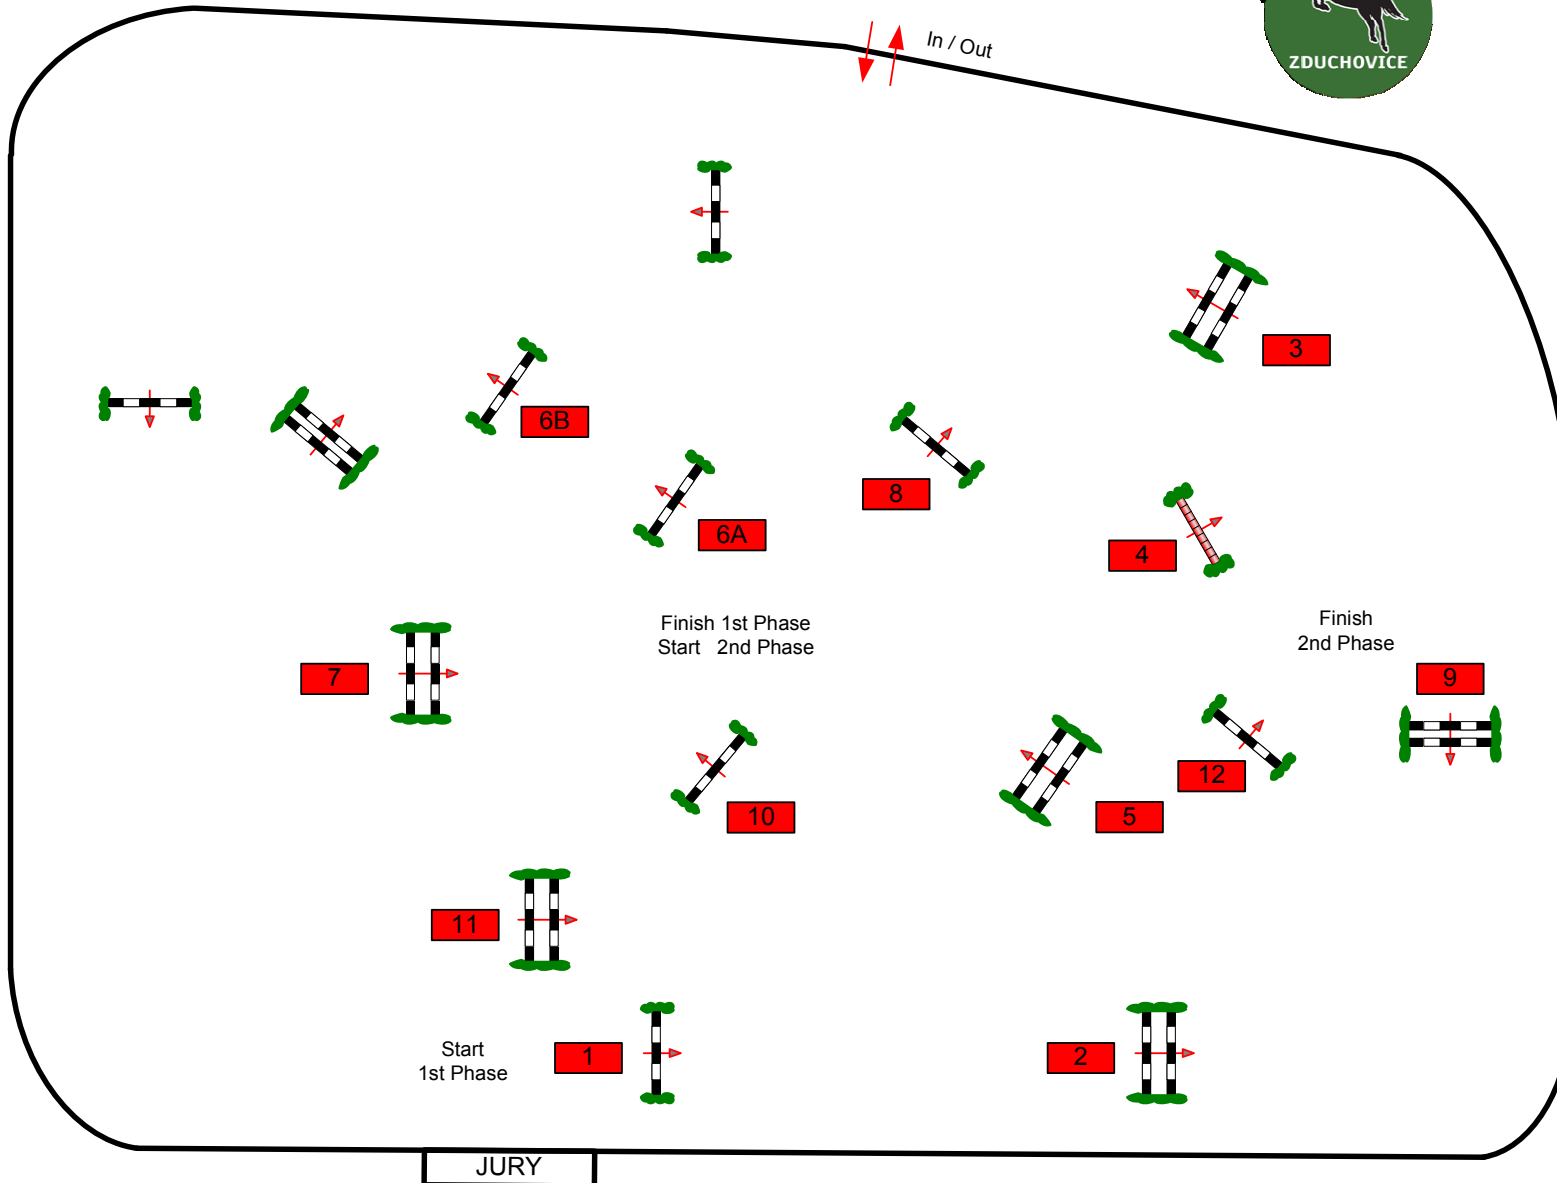

CSI P-CH-J-YR-U25 – ZDUCHOVICE 2010

Class No.: 3 Opening Competition Children

Competition in two Phases

Friday, 25th of June

Table: A	
FEI RG / Art. 274.5.3	
Height: 100/110 m	
Speed:	350 m/min
Length:	0 m
Time allowed:	0 sec
Time limit:	0 sec
Obstacles:	7
Efforts:	8
2nd Phase:	
-8-12-	
Length:	0 m
Time allowed:	0 sec
Time limit:	0 sec

CSI - Saint Norbert
 PRAGUE - ZDUCHOVICE
 25. - 27.6.
2010
P - CH - J - YR - U25

Course Designer
 Martin Otto - GER