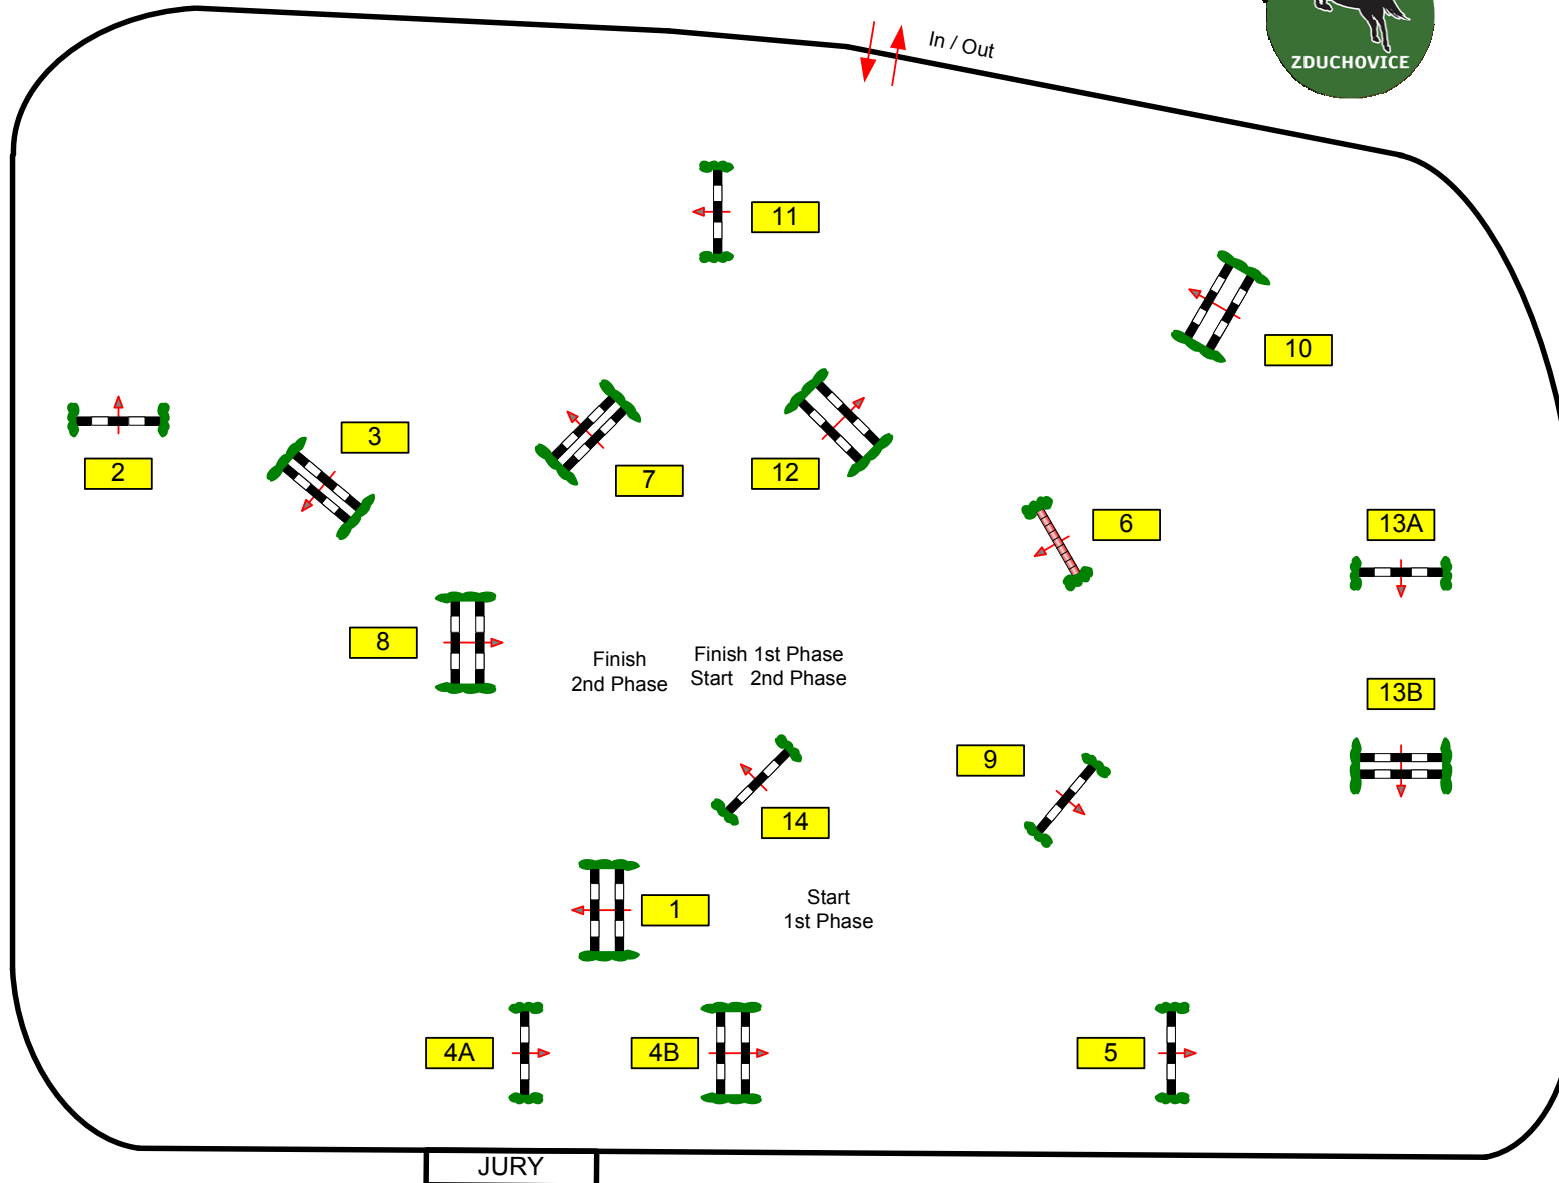

CSI P-CH-J-YR-U25 – ZDUCHOVICE 2010

Class No.: 6

Opening Competition Young Riders Tour

Competition in two Phases

Friday, 25th of June

Table: A	
FEI RG / Art. 274.5.3	
Height: 110/120 m	
Speed:	350 m/min
Length:	0 m
Time allowed:	0 sec
Time limit:	0 sec
Obstacles:	8
Efforts:	9
2nd Phase:	
-9-14-	
Length:	0 m
Time allowed:	0 sec
Time limit:	0 sec

CSI - Saint Norbert
 PRAGUE - ZDUCHOVICE
 25. - 27.6.
2010
P - CH - J - YR - U25

Course Designer
 Martin Otto - GER