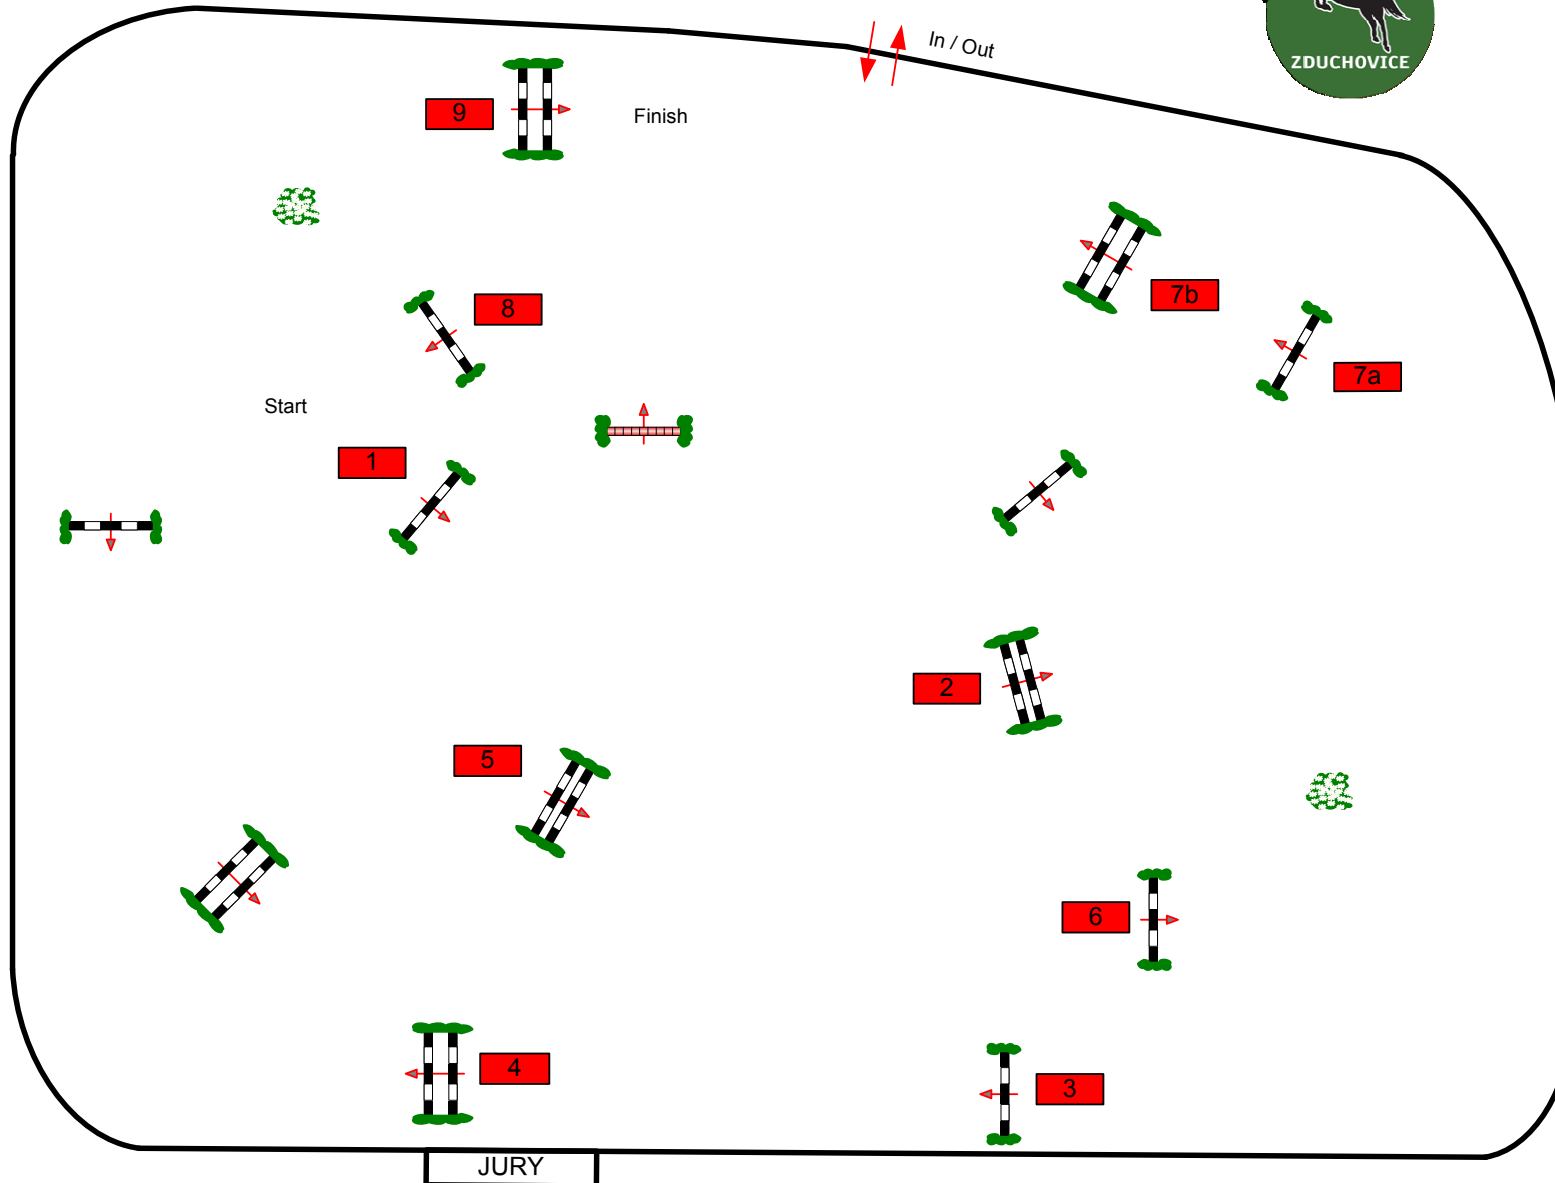

CSI P-CH-J-YR-U25 – ZDUCHOVICE 2010

Class No.: 7 CSI P Small Tour

Competition against the clock

Saturday, 26th of June

Table: A
FEI RG / Art. 238.2.1
Height: 0,90/1,00 m

Speed: 350 m/min

Length: 0 m
Time allowed: 0 sec
Time limit: 0 sec

Obstacles: 9
Efforts: 10

Course Designer
Martin Otto - GER