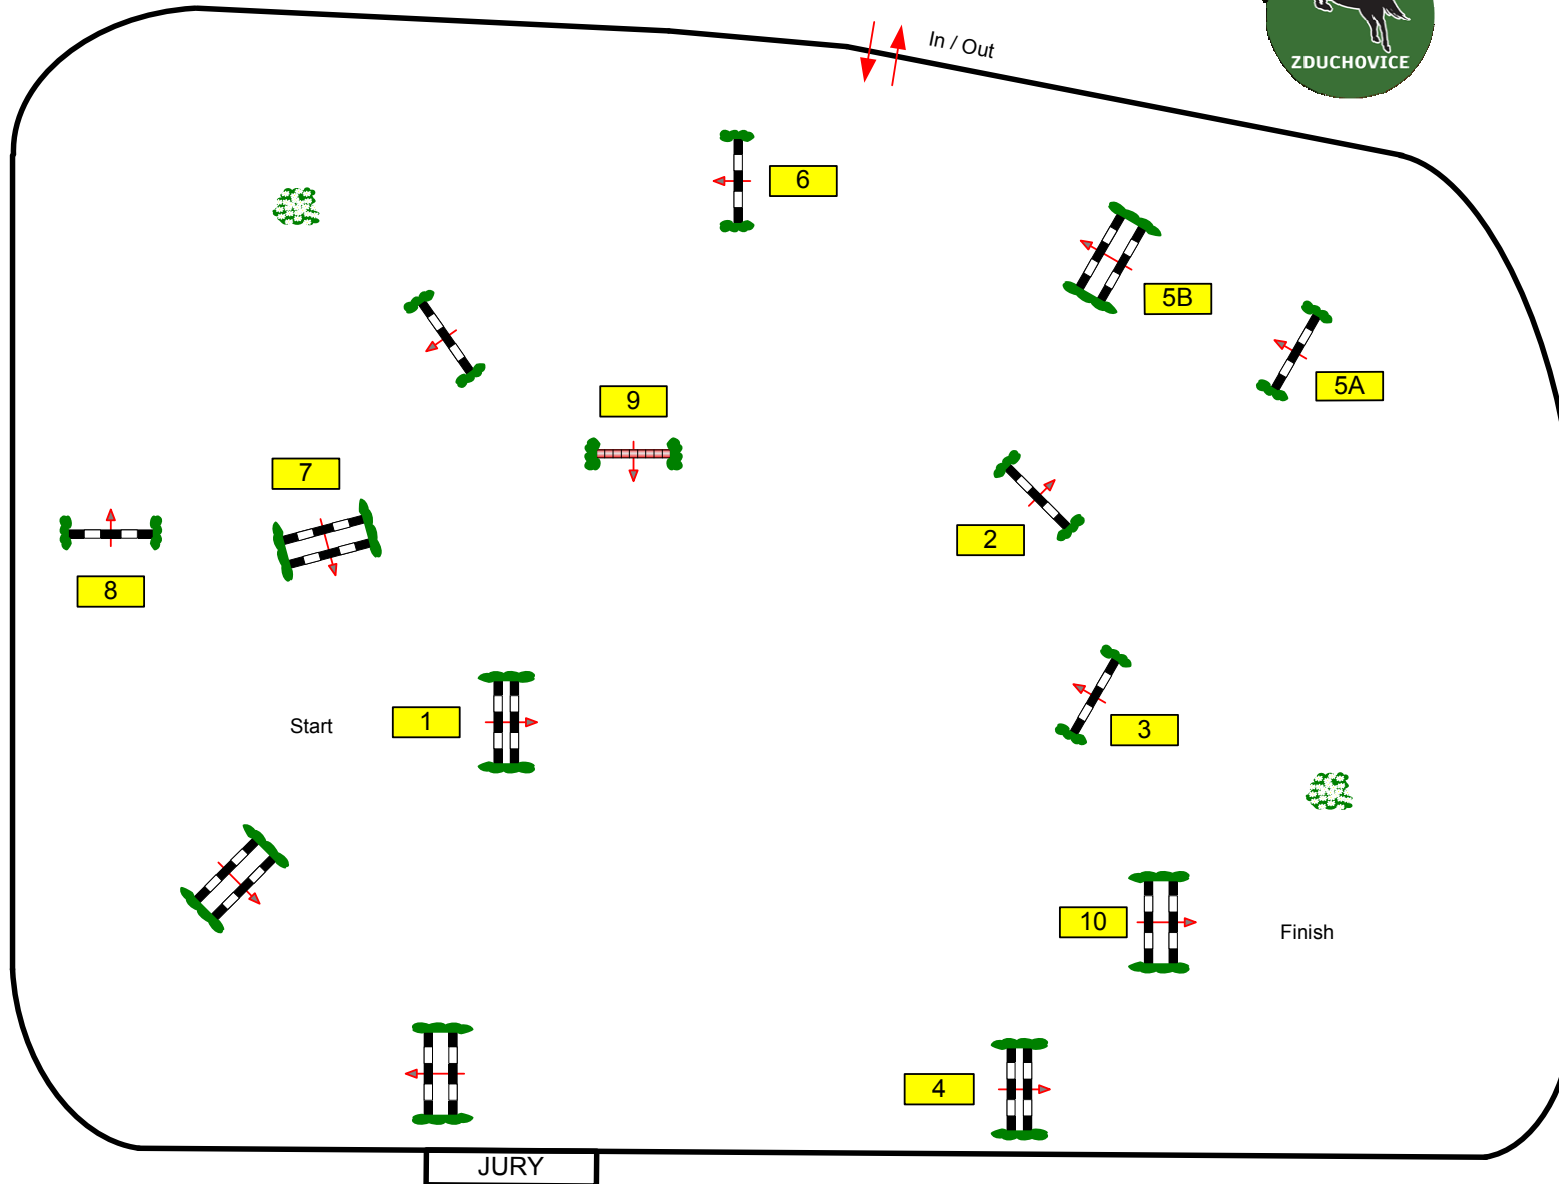

CSI P-CH-J-YR-U25 – ZDUCHOVICE 2010

Class No.: 8 CSI P Big Tour

Competition against the clock

Saturday, 26th of June

Table: A	
FEI RG / Art. 238.2.1	
Height: 1,15 m	
Speed:	350 m/min
Length:	0 m
Time allowed:	0 sec
Time limit:	0 sec
Obstacles:	10
Efforts:	11

CSI - Saint Norbert
 PRAGUE - ZDUCHOVICE
 25. - 27.6.
2010
P - CH - J - YR - U25