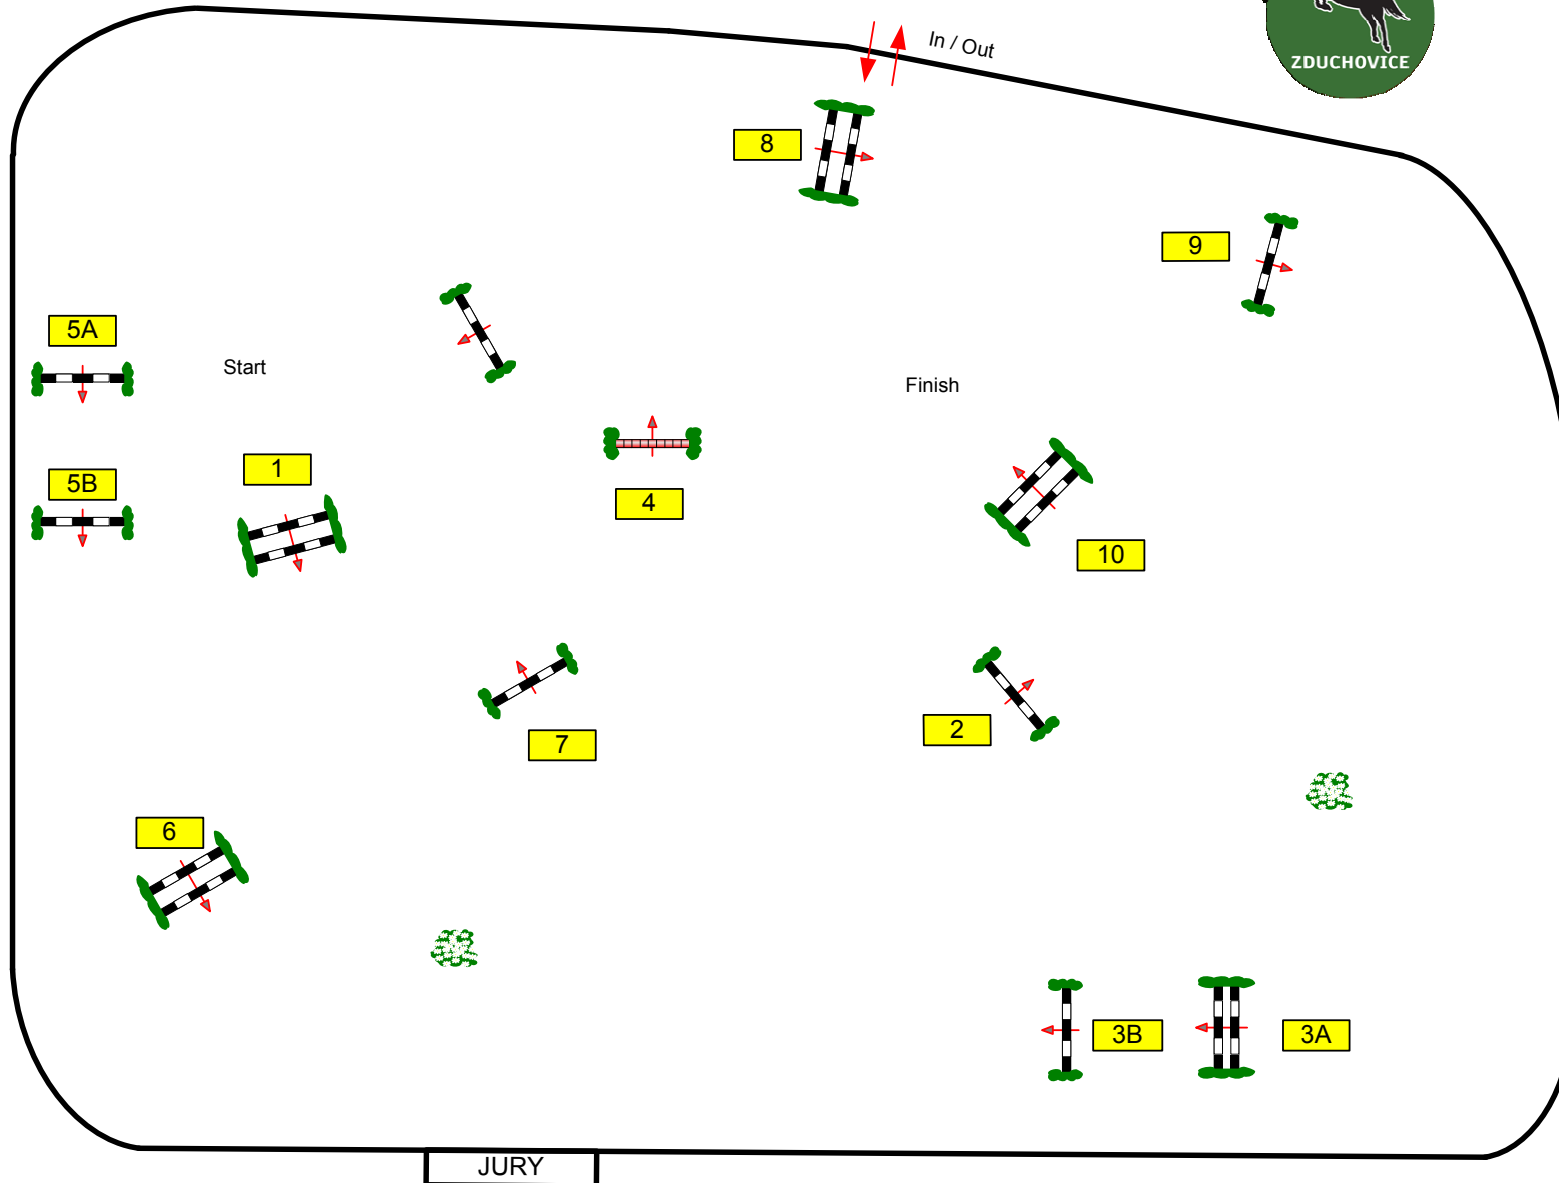

# CSI P-CH-J-YR-U25 – ZDUCHOVICE 2010

Class No.: 9 CSI Children

Competition against the clock

Saturday, 26th of June

Table: A	
FEI RG / Art. 238.2.1	
Height: 1,15 m	
Speed:	350 m/min
Length:	0 m
Time allowed:	0 sec
Time limit:	0 sec
Obstacles:	10
Efforts:	12

**CSI - Saint Norbert**  
 PRAGUE - ZDUCHOVICE  
 25. - 27.6.  
**2010**  
**P - CH - J - YR - U25**

Course Designer  
 Martin Otto - GER