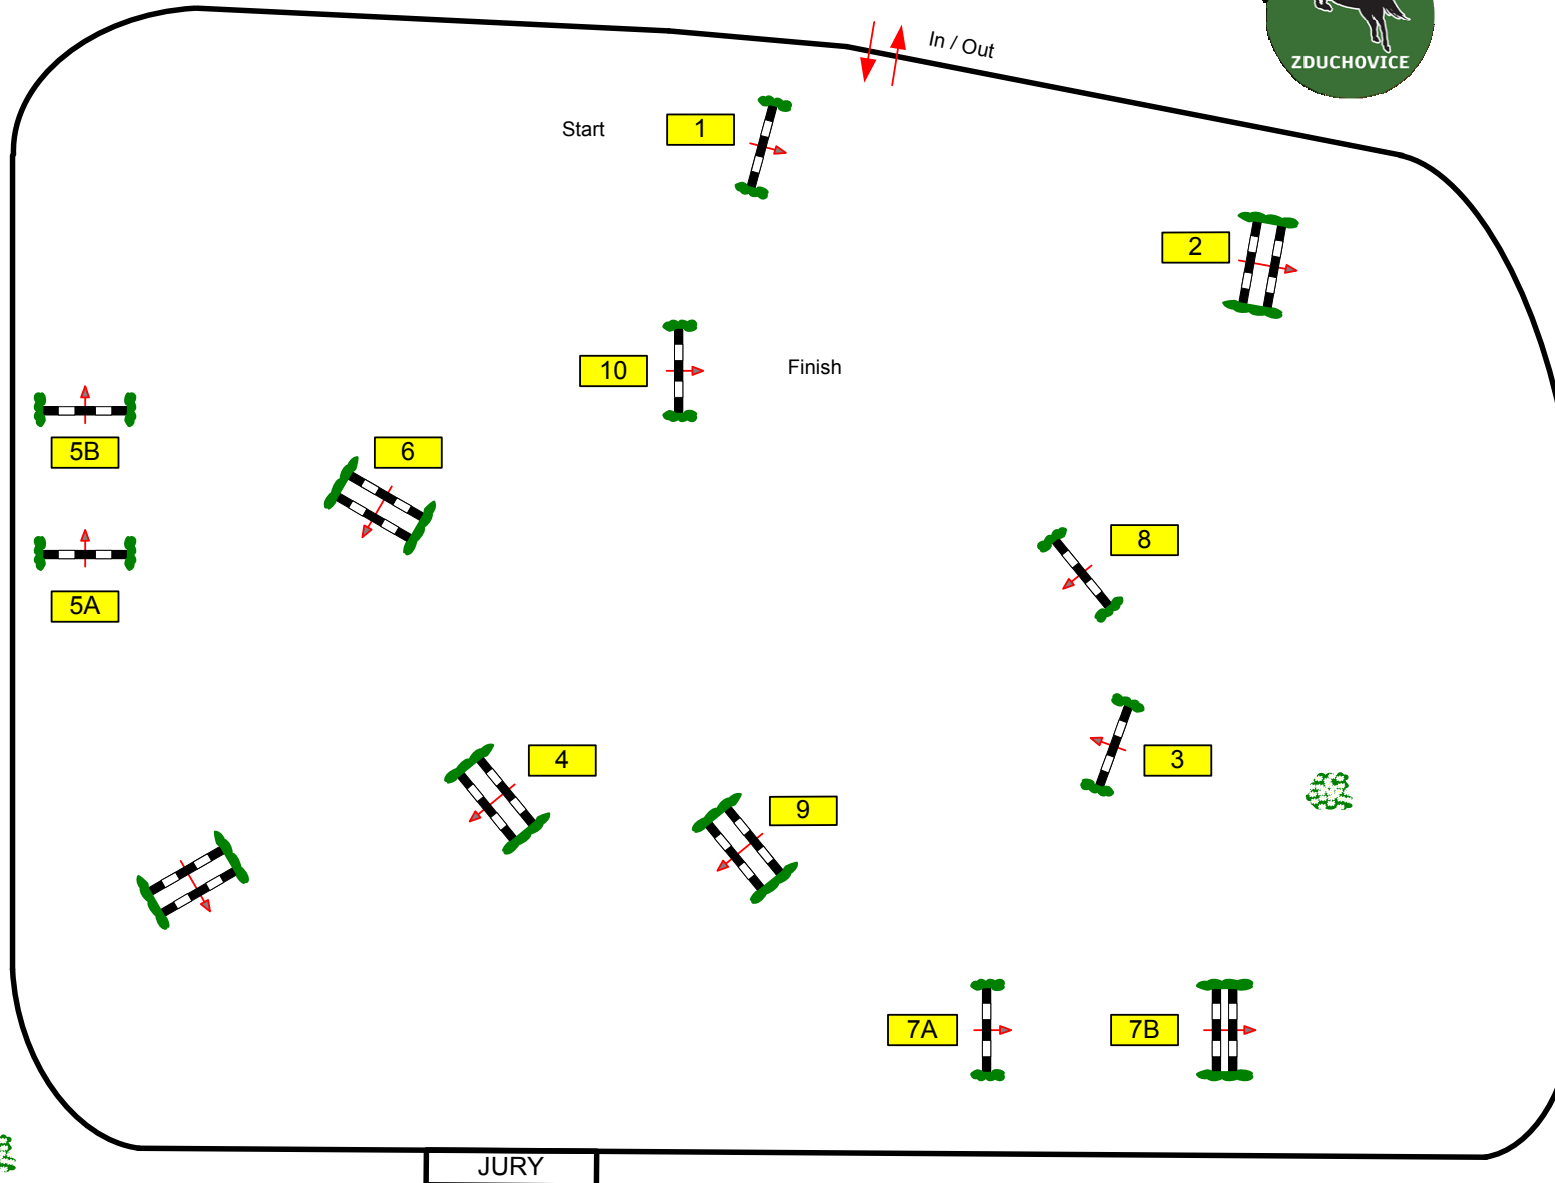

CSI P-CH-J-YR-U25 – ZDUCHOVICE 2010

Class No.: 11 Small Tour

Competition against the clock

Saturday, 26th of June

Table: A
FEI RG / Art. 238.2.1
Height: 1,20 m

Speed: 350 m/min

Length: 0 m
Time allowed: 0 sec
Time limit: 0 sec

Obstacles: 10
Efforts: 12

CSI - Saint Norbert
PRAGUE - ZDUCHOVICE
25. - 27.6.
2010
P - CH - J - YR - U25

Course Designer
Martin Otto - GER