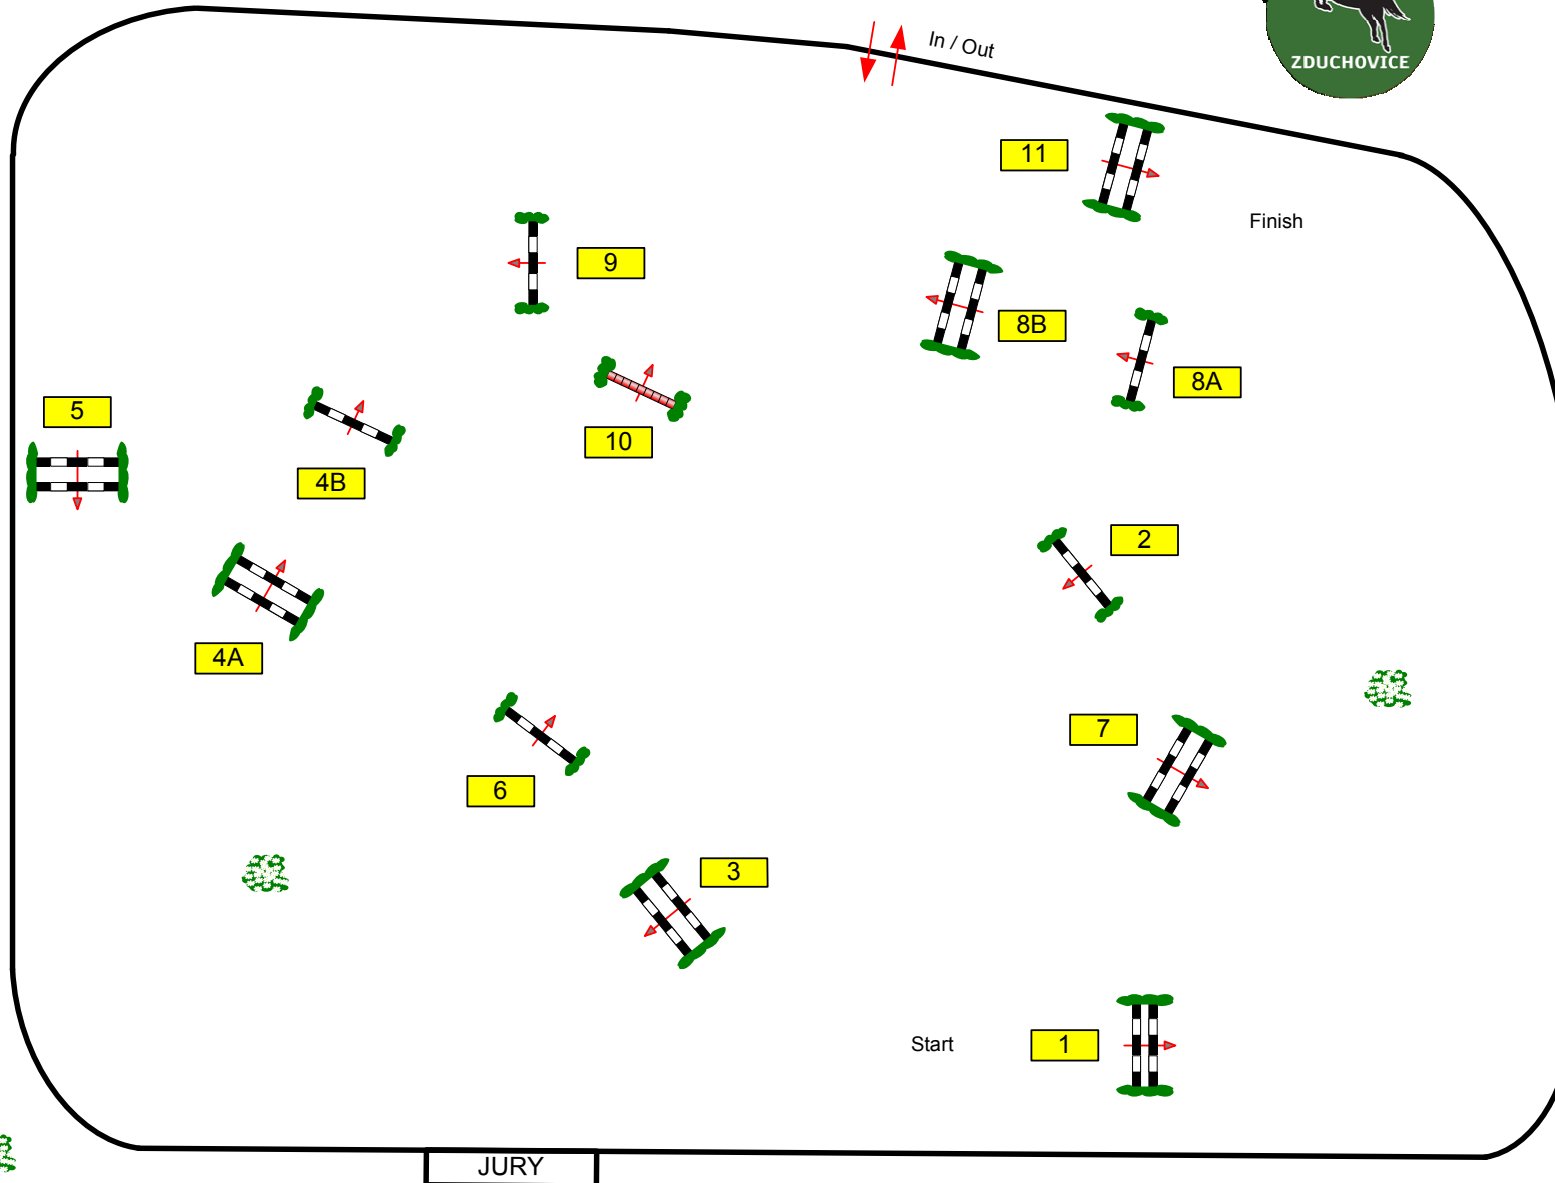

# CSI P-CH-J-YR-U25 – ZDUCHOVICE 2010

Class No.: 12 CSI Young Riders

Competition against the clock

Saturday, 26th of June

Table: A	
FEI RG / Art. 238.2.1	
Height: 1,35 m	
Speed:	350 m/min
Length:	0 m
Time allowed:	0 sec
Time limit:	0 sec
Obstacles:	11
Efforts:	13

2nd phase  
9-13

**CSI - Saint Norbert**

Length: 249,7 m  
Time allowed: 42 sec  
Time limit: 84 sec

**25. 27.6.**

**2010**

**P - CH - J - YR - U25**