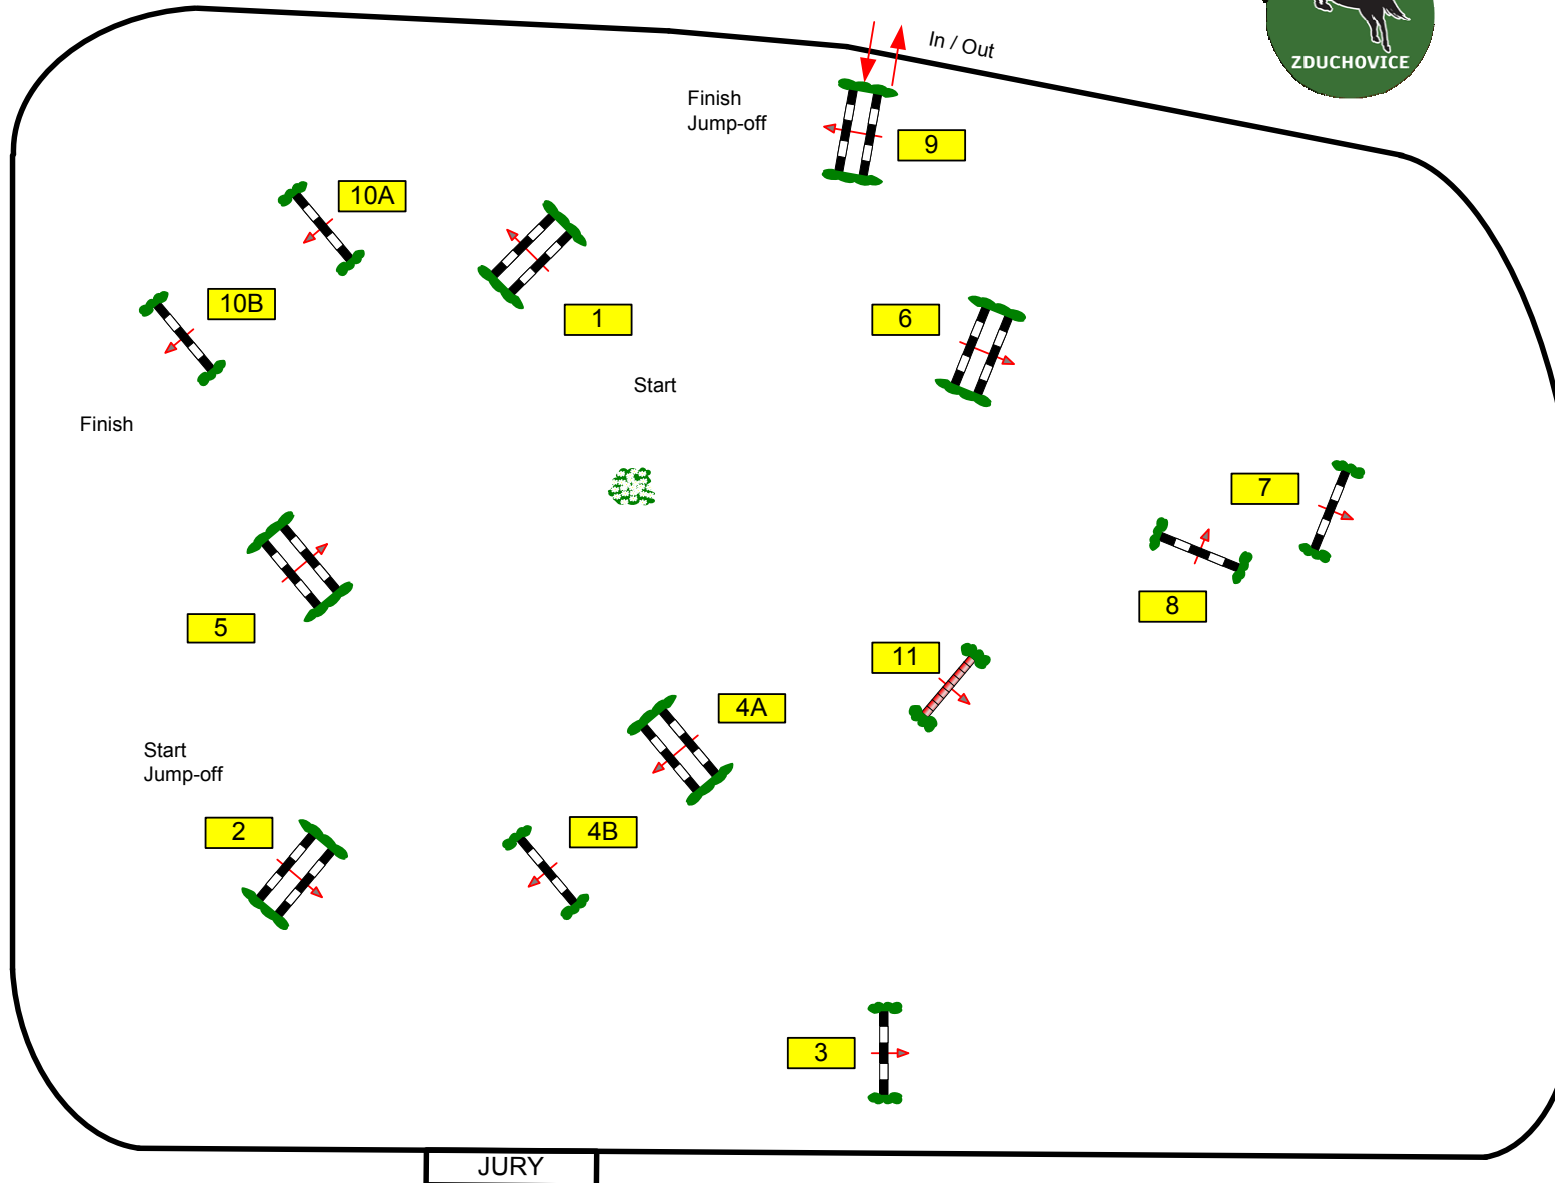

CSI P-CH-J-YR-U25 – ZDUCHOVICE 2010

Class No.: 16 Grand Prix Children

Competition with one jump-off

Sunday, 27th of June

Table: A	
FEI RG / Art. 238.2.2	
Height: 1,20 m	
Speed:	350 m/min
Length:	0 m
Time allowed:	0 sec
Time limit:	0 sec
Obstacles:	10
Efforts:	12
1st Jump-off:	
-2-3-4A-4B-5-11-9-	
Length:	260 m
Time allowed:	45 sec
Time limit:	90 sec

CSI - Saint Norbert
 PRAGUE - ZDUCHOVICE
 25. - 27.6.
2010
P - CH - J - YR - U25

Course Designer
 Martin Otto - GER