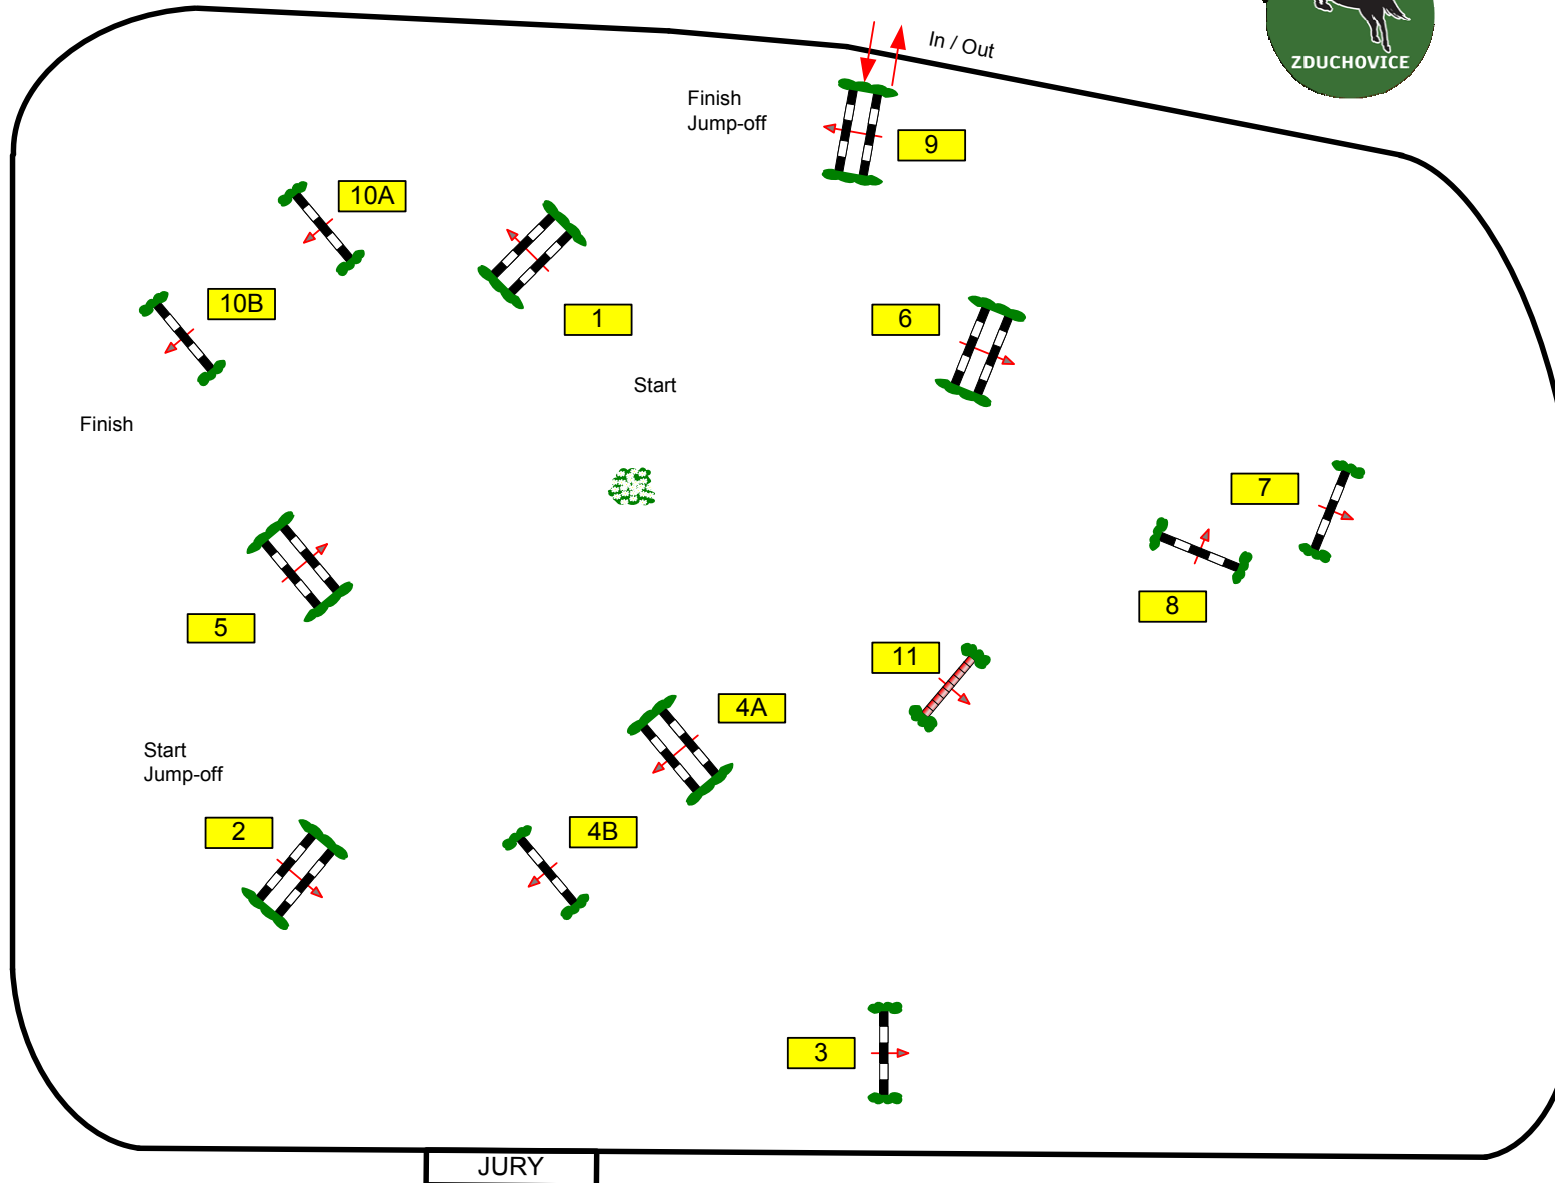

CSI P-CH-J-YR-U25 – ZDUCHOVICE 2010

Class No.: 17 Grand Prix Juniors

Competition with one jump-off

Sunday, 27th of June

Table: A	
FEI RG / Art. 238.2.2	
Height: 1,30 m	
Speed:	350 m/min
Length:	0 m
Time allowed:	0 sec
Time limit:	0 sec
Obstacles:	10
Efforts:	12
1st Jump-off:	
-2-3-4A-4B-5-11-9-	
Length:	260 m
Time allowed:	45 sec
Time limit:	90 sec

CSI - Saint Norbert
 PRAGUE - ZDUCHOVICE
 25. - 27.6.
2010
P - CH - J - YR - U25

Course Designer
 Martin Otto - GER