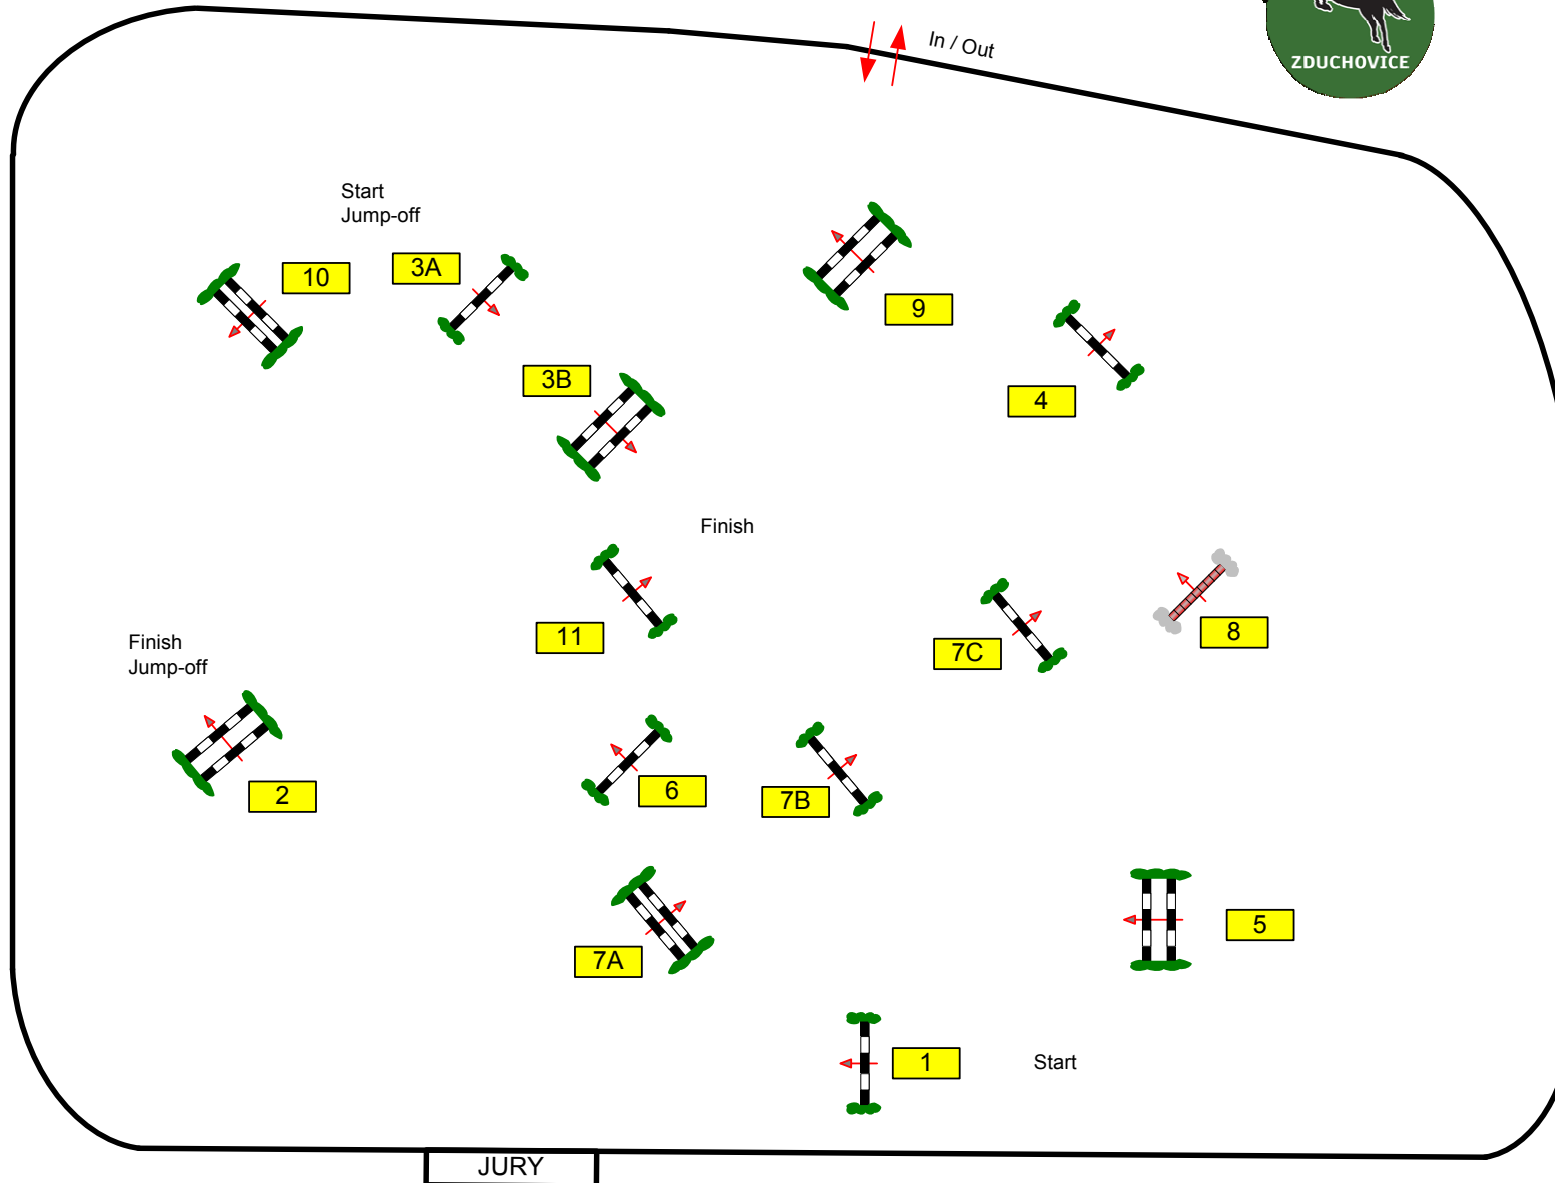

CSI P-CH-J-YR-U25 – ZDUCHOVICE 2010

Class No.: 9 CSI Children

Competition against the clock

Saturday, 26th of June

Table: A	
FEI RG / Art. 238.2.2	
Height: 1,40 m	
Speed:	350 m/min
Length:	0 m
Time allowed:	0 sec
Time limit:	0 sec
Obstacles:	11
Efforts:	14
1st Jump-off:	
-10-11-5-6-7A-7B-1-2-	
Length:	320 m
Time allowed:	55 sec
Time limit:	110 sec

CSI - Saint Norbert
 PRAGUE - ZDUCHOVICE
 25. - 27.6.
2010
P - CH - J - YR - U25

Course Designer
 Martin Otto - GER