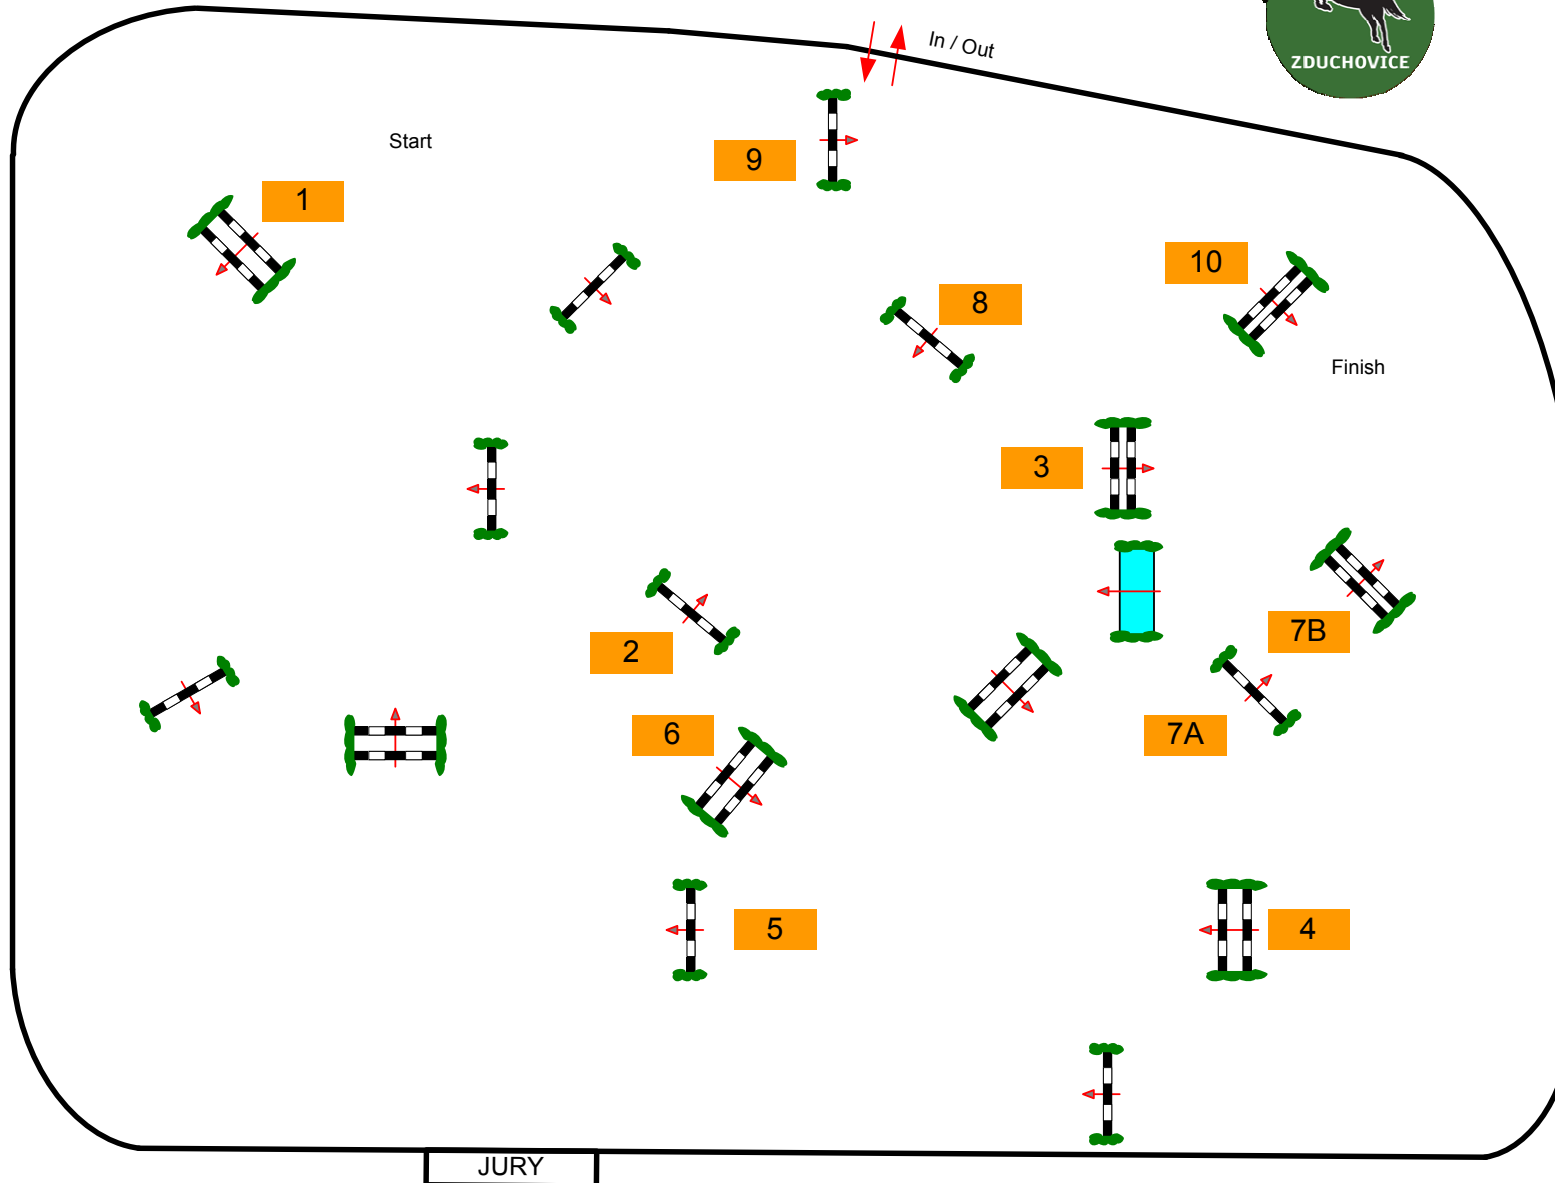

# CSI 1\* - Saint Norbert - Prague 2012

Class No.: 08

Competition against the clock

Children Tour

Friday, 8th of June 2012

Table: A	
FEI RG / Art. 238.2.1	
Height: 1,15 m	
Speed:	350 m/min
Length:	0 m
Time allowed:	0 sec
Time limit:	0 sec
Obstacles:	10
Efforts:	11