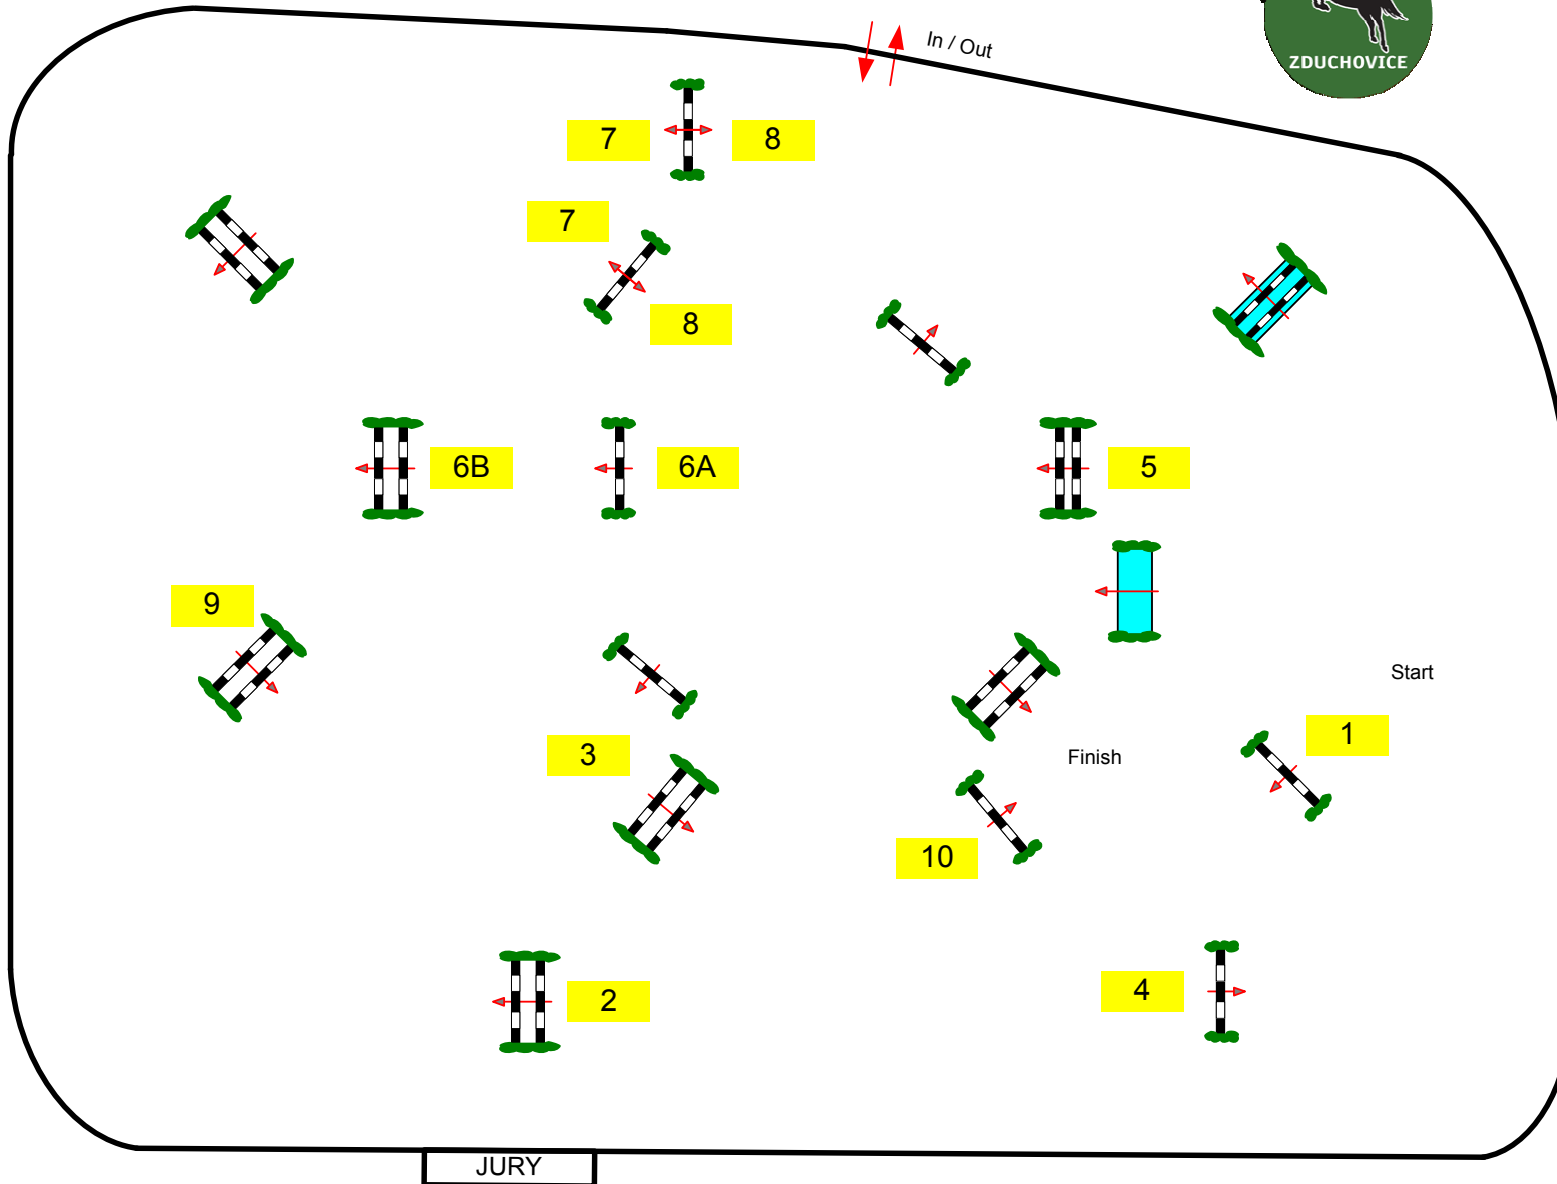

CSI 1* - Saint Norbert - Prague 2012

Class No.: 10

Competition against the clock

Small Tour

Friday, 8th of June 2012

Table: A	
FEI RG / Art. 238.2.1	
Height: 1,20 m	
Speed:	350 m/min
Length:	0 m
Time allowed:	0 sec
Time limit:	0 sec
Obstacles:	10
Efforts:	11

Course Designer
Martin Otto - GER