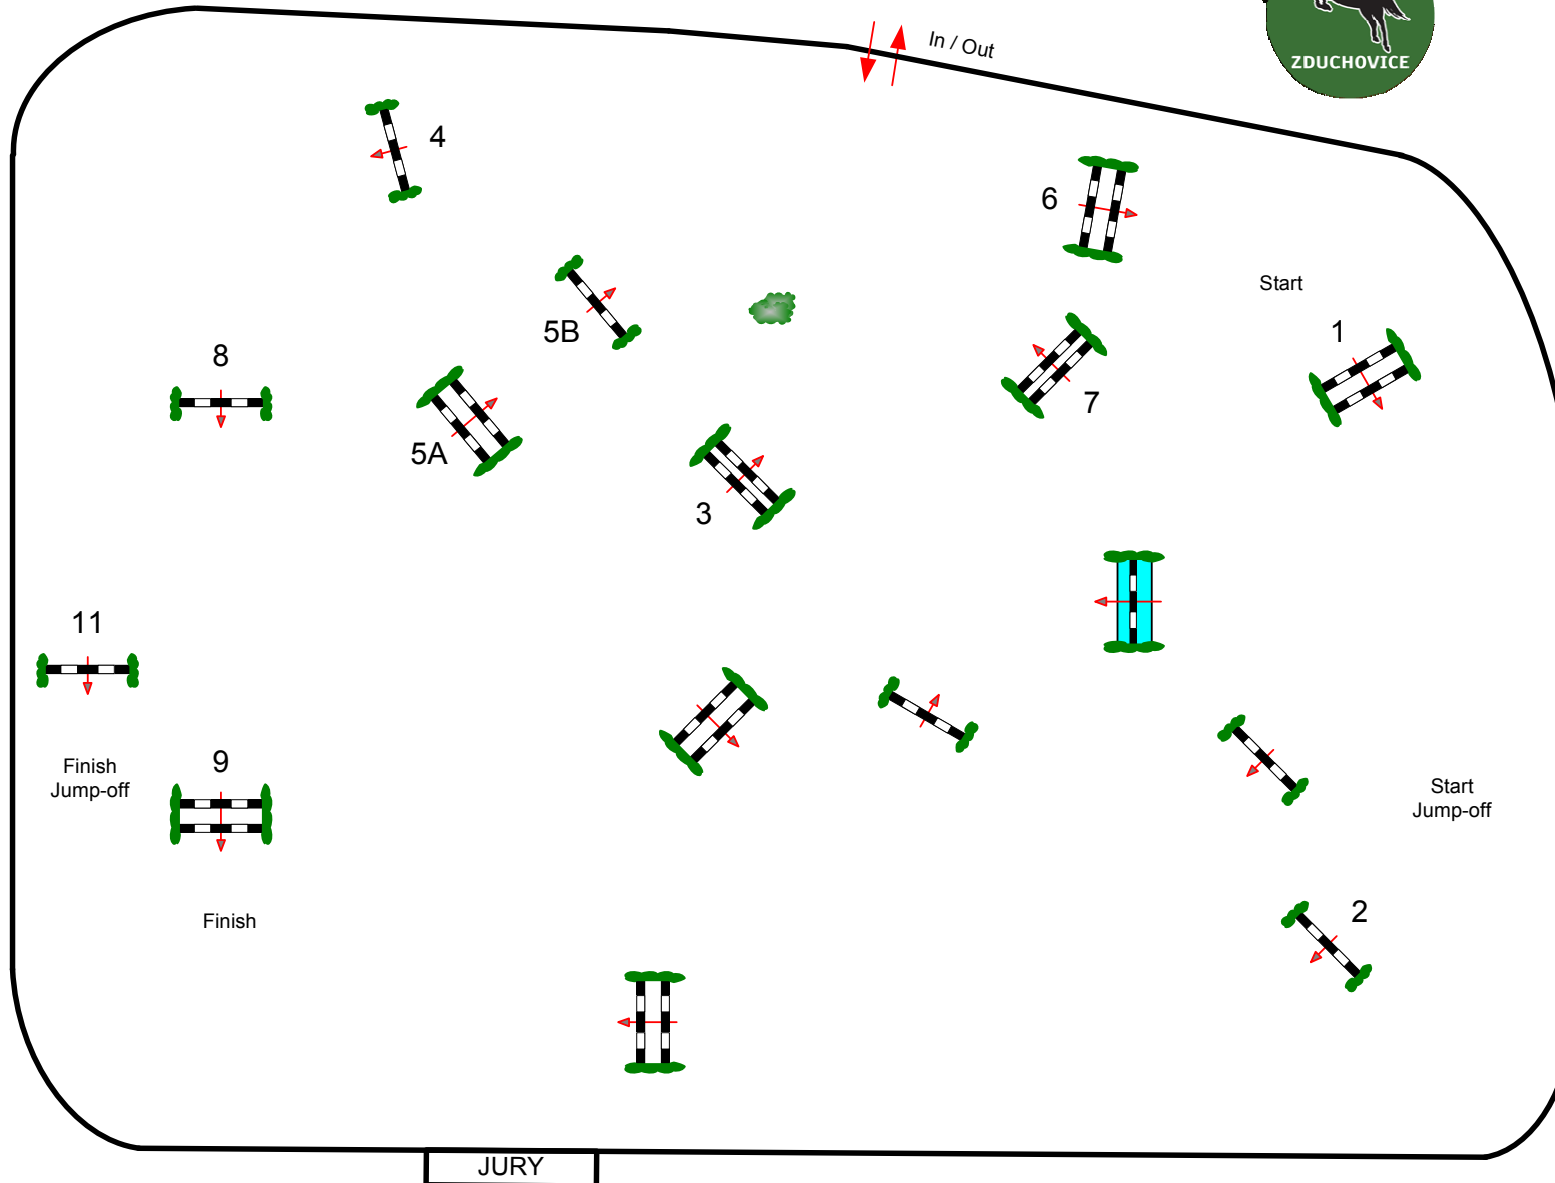

# CSI 1\* - Saint Norbert - Prague 2012

Class No.: 12

Pony Small Tour - Final

Competition with one jump-off

Saturday, 9th of June 2012

Table: A  
FEI RG / Art. 238.2.2  
Height: 1,10 m

Speed: 325m/min  
Speed: 350m/min

Length: 350 m  
Time allowed: 65 sec  
Time allowed: 60 sec  
Time limit: 130 sec  
Time limit: 120 sec

Obstacles: 11  
Efforts: 13

1st Jump-off:  
-2-3-4-5A-5B-6-7-11-  
Length: 310 m  
Time allowed: 58 sec  
Time allowed: 54 sec  
Time limit: 116 sec  
Time limit: 108 sec