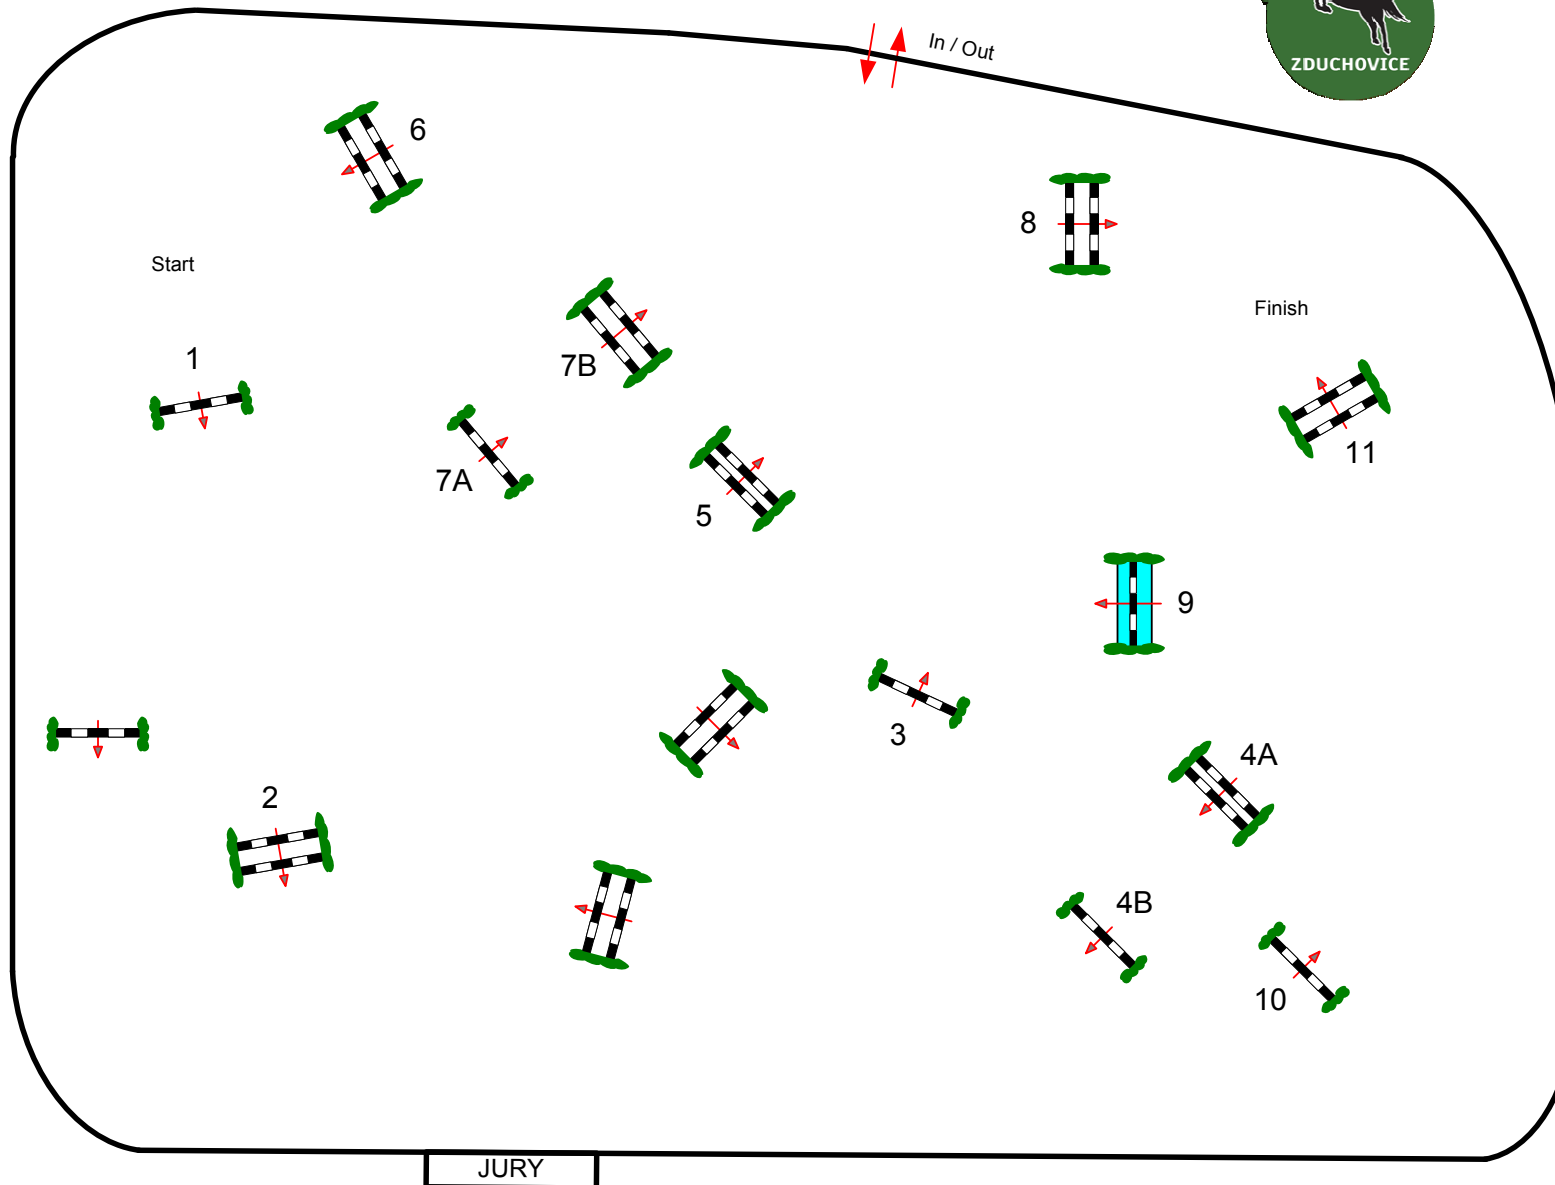

# CSI 1\* - Saint Norbert - Prague 2012

Class No.: 14

Junior/Young Riders

Competition against the clock

Saturday, 9th of June 2012

Table: A  
FEI RG / Art. 238.2.1  
Height: 1,30/1,35 m

Speed: 350 m/min

Length: 0 m  
Time allowed: 0 sec  
Time limit: 0 sec

Obstacles: 11  
Efforts: 13