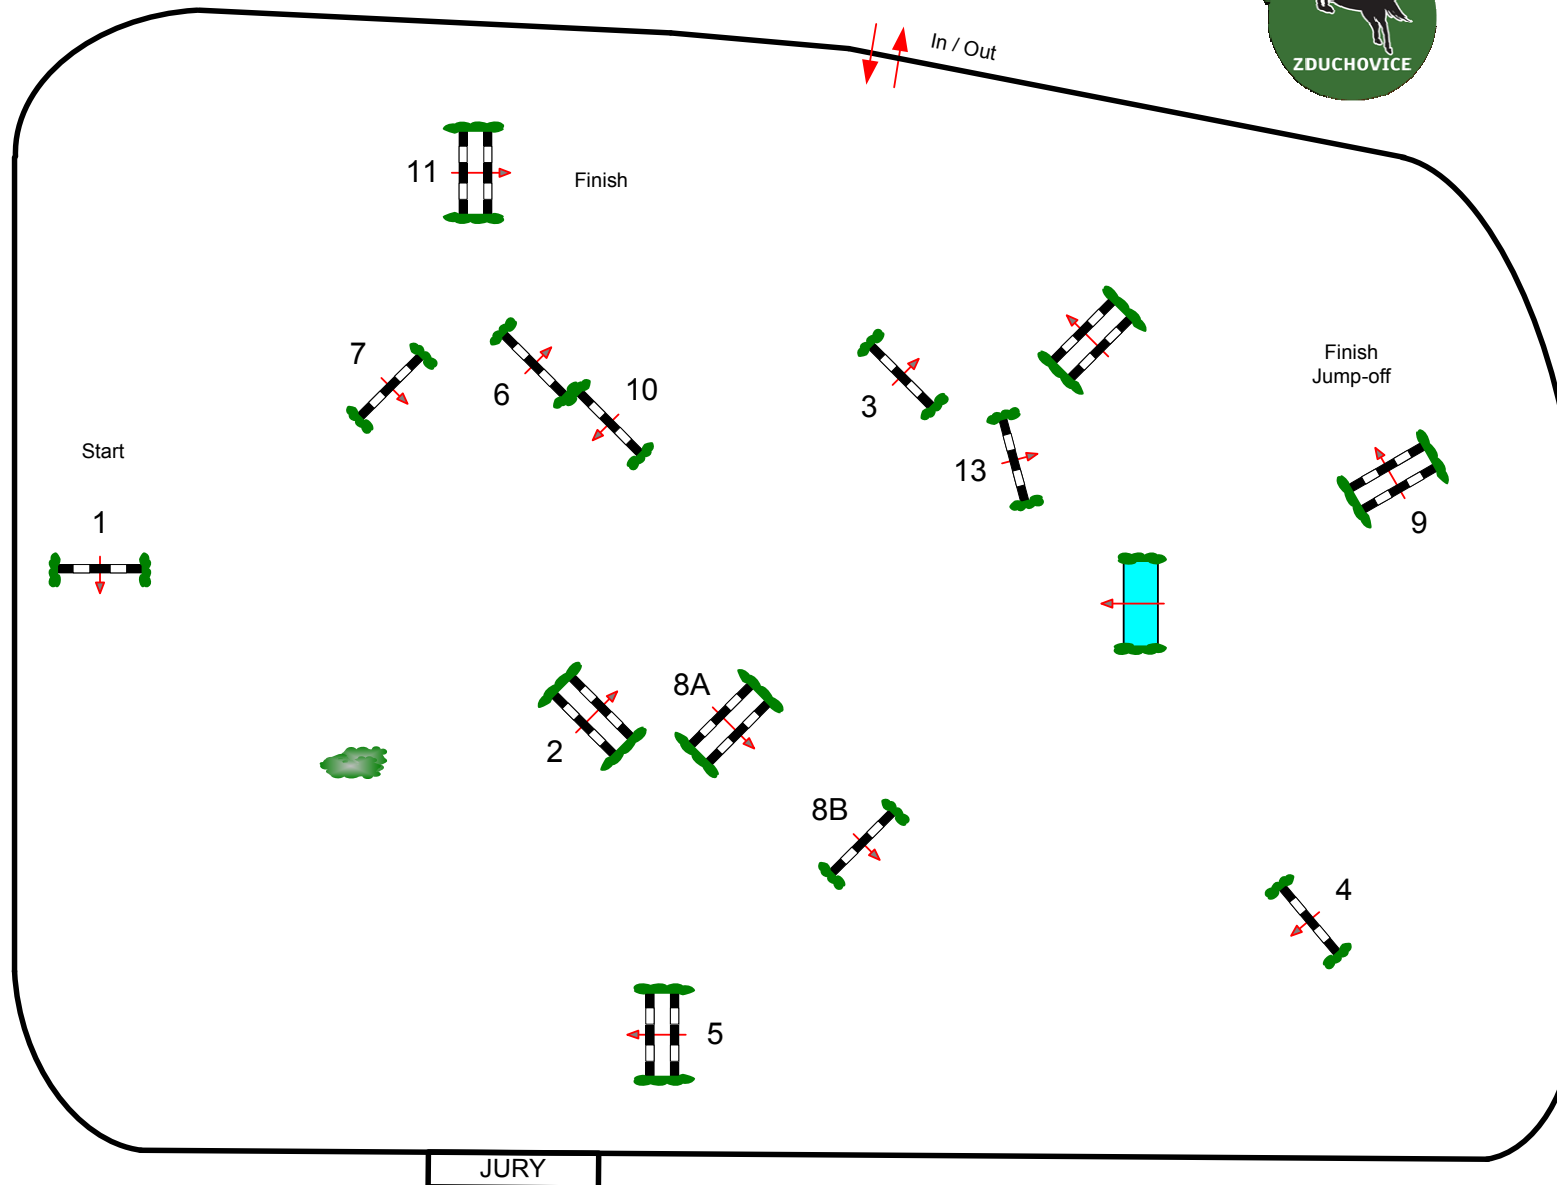

CSI 1* - Saint Norbert - Prague 2012

Class No.: 15

Small Tour

Competition with one jump-off

Saturday, 9th of June 2012

Table: A
FEI RG / Art. 238.2.2
Height: 1,20 m

Speed: 350 m/min

Length: 0 m
Time allowed: 0 sec
Time limit: 0 sec

Obstacles: 11
Efforts: 12

1st Jump-off:
-1-2-13-4-5-8A-8B-9-

Length: 280 m
Time allowed: 48 sec
Time limit: 96 sec