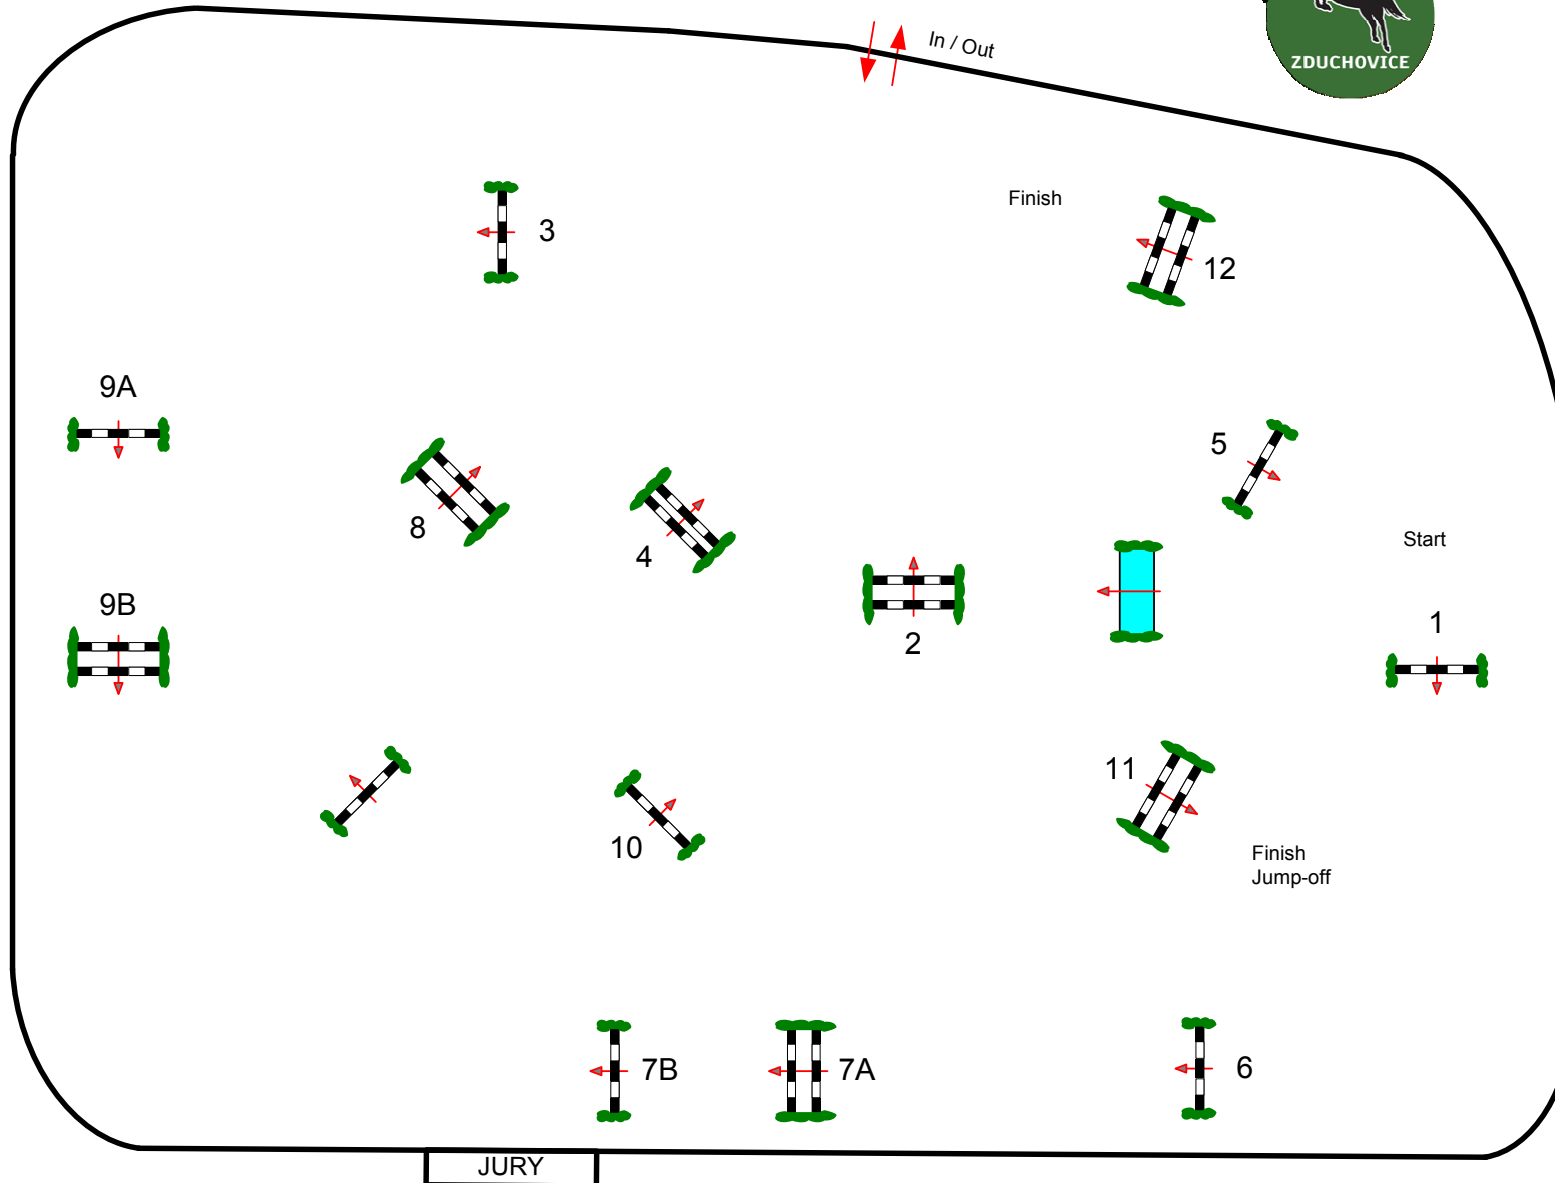

CSI 1* - Saint Norbert - Prague 2012

Class No.: 20

Competition with one jump-off

Medium Tour

Sunday, 10th of June 2012

Table: A
FEI RG / Art. 238.2.2
Height: 1,30 m

Speed: 350 m/min

Length: 0 m
Time allowed: 0 sec
Time limit: 0 sec

Obstacles: 12
Efforts: 14

1st Jump-off:
1-2-3-4-5-7A-7B-11-

Length: 290 m
Time allowed: 50 sec
Time limit: 100 sec